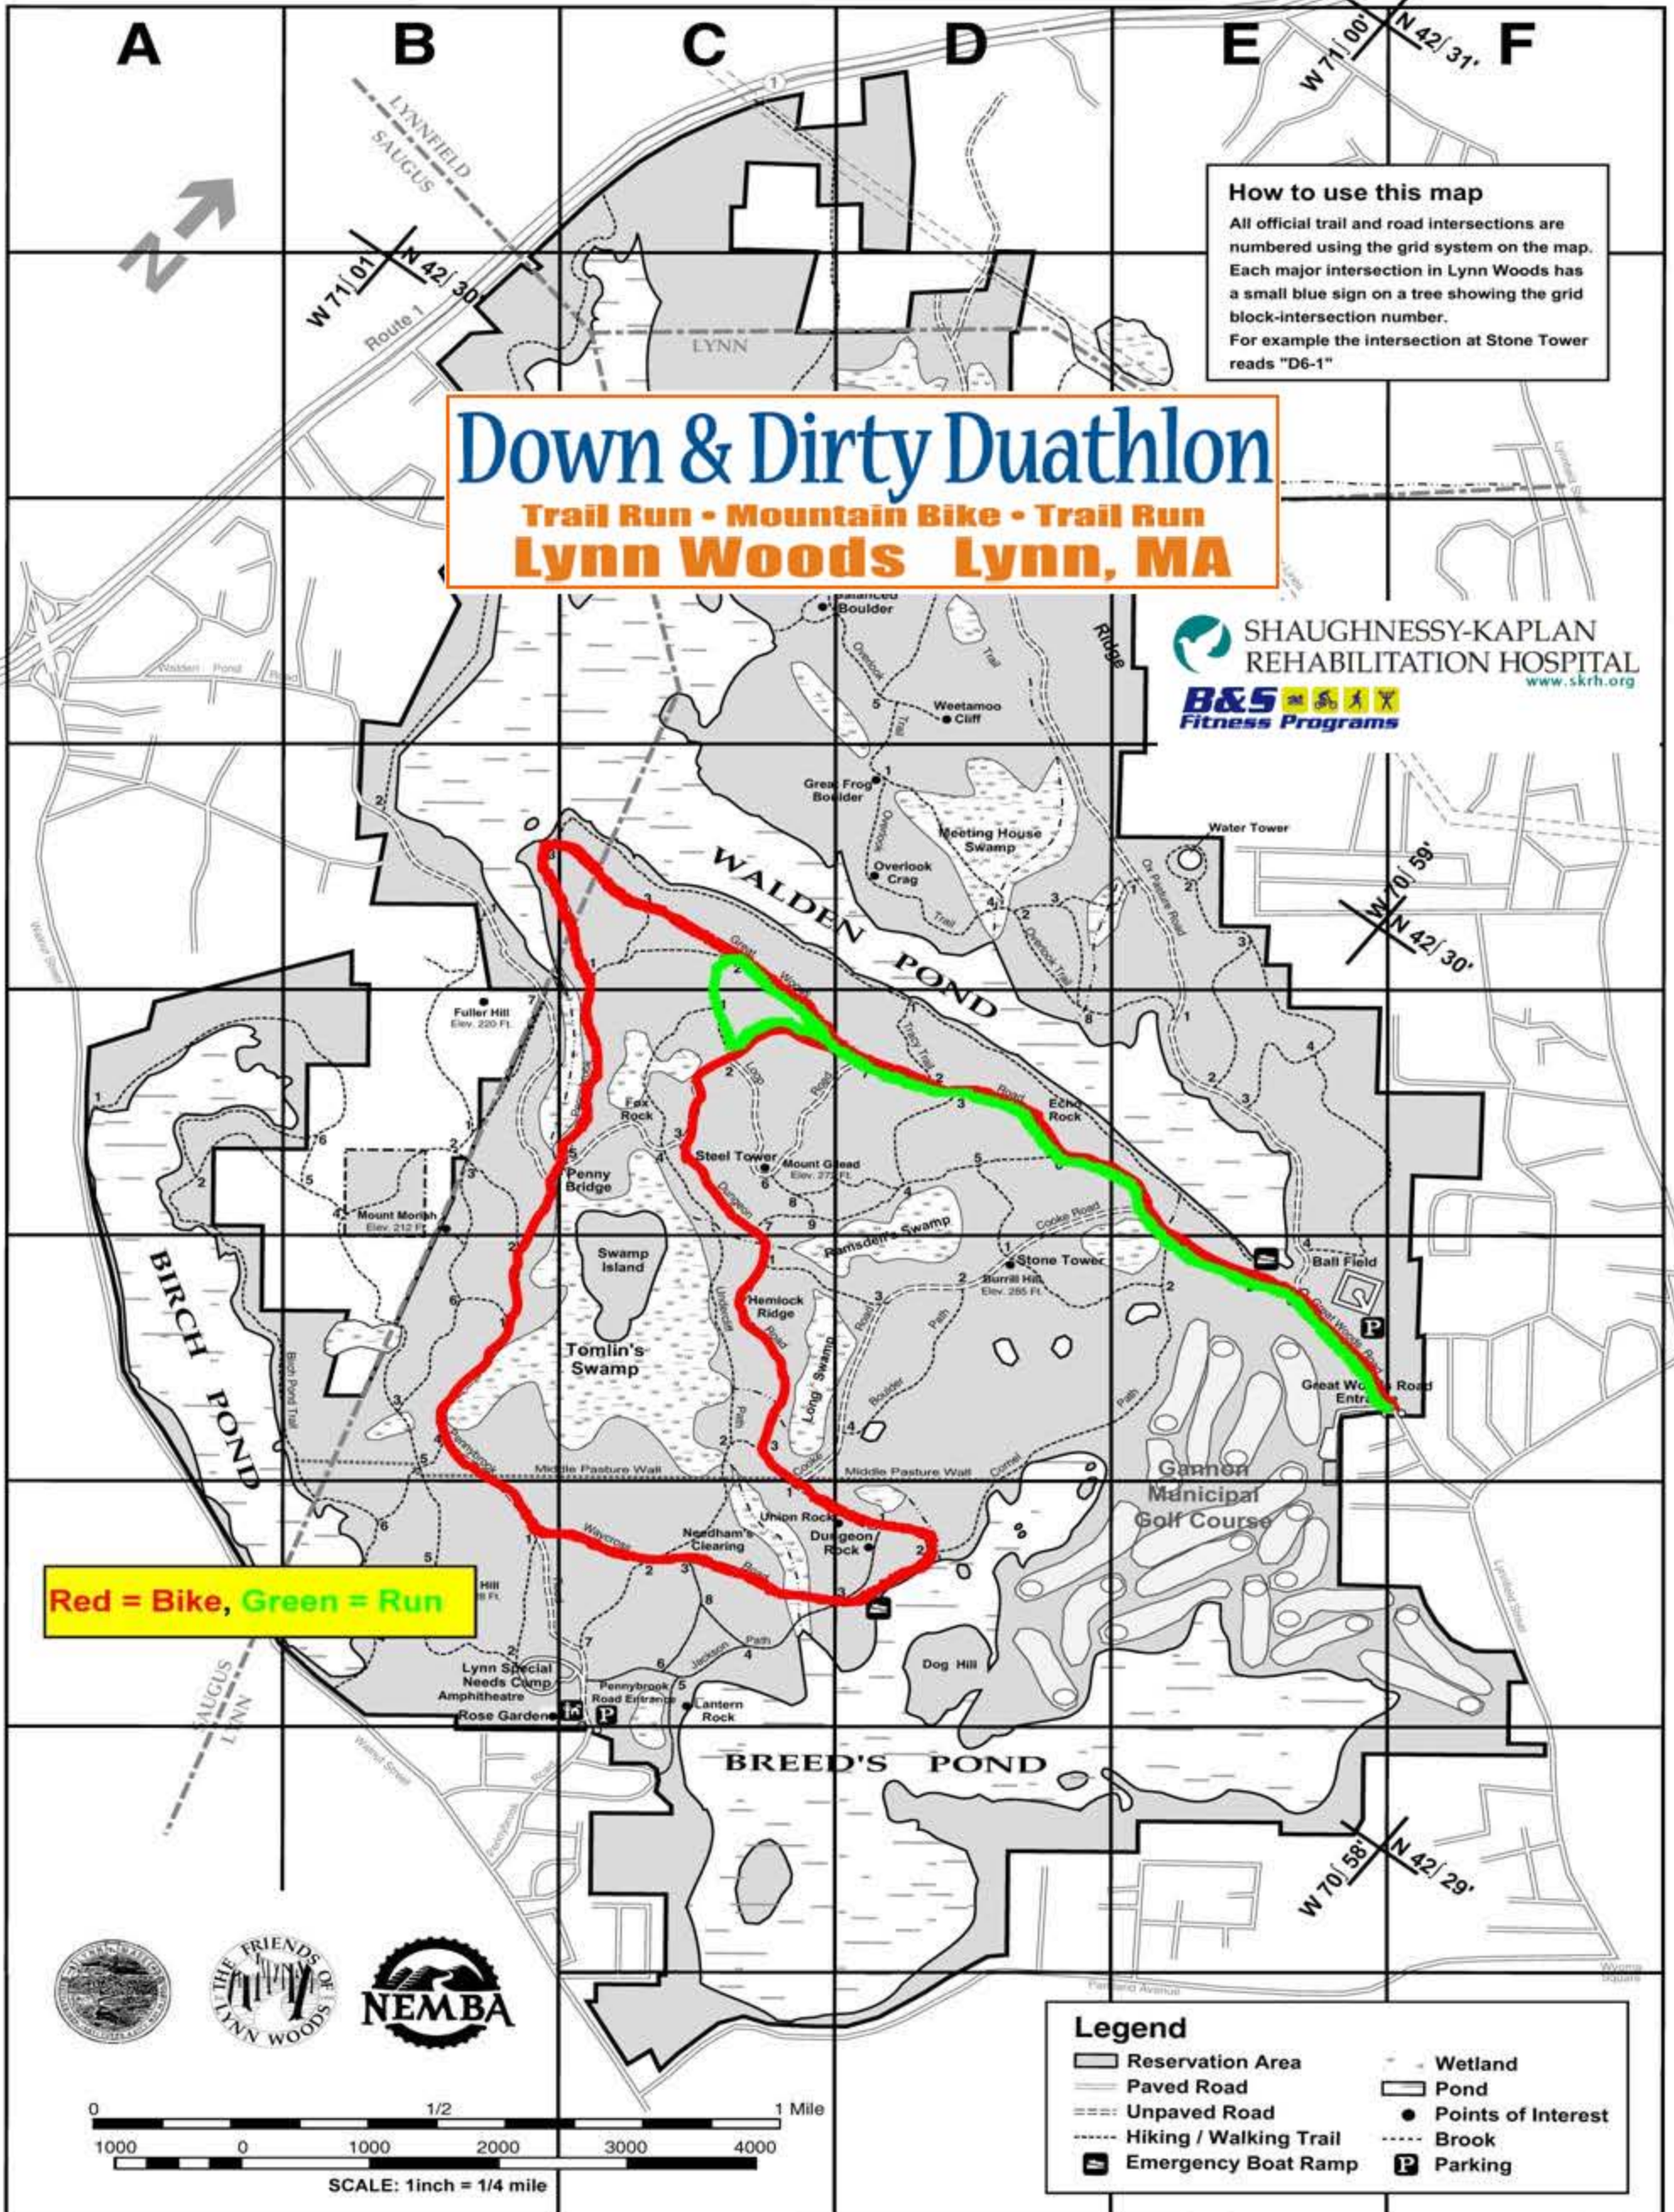

LYNN WOODS RESERVATION

The design of this map was made possible by a Massachusetts Department of Environmental Management's Greenways and Trails Demonstration Grant

Map Illustration By: Mark F. McInerney, Preliminary Map Layout and Survey: Scott Whitcomb, Field Verification: Mike Hedetniemi